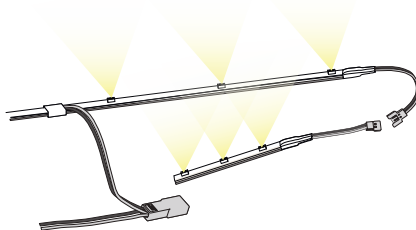

Mecano™ LED light bars

Mecano™ light bars are a specific solution for Mecano™ retail display units from Kesseböhmer for Wrigley. These POS displays are popular at the checkout area of grocery stores, petrol stations and convenience stores. They are thin, lightweight and come with 3M adhesion for easy installation. In contrast to ST and XD, Mecano™ light bars provide additional light on the sides as well as the front of the display. They receive power through the center of the light bar and are equipped with **end cap** attachments. Mecano light bars come in two sizes: 400mm and 600mm with 110mm end caps segments.

APPLICATION

MECANO™ DISPLAYS

LIGHT BAR

02/2017

DETAILS

CROSS SECTION

CABLE ENTRY - MIDDLE
MODULAR ENDCAPS - SIDE

ATTACHMENT
WITH 3M ADHESION

SELECTED ACCESSORIES

Power plugs available
for US, UK and EU
standard sockets

TABLE

TYPE		mm	V	K	W _{max.}	T _A
	500380 Y-SYSTEMMecano™:endcapM	110	13 V	4000 K	0.4 W	0 °C – 40 °C 32 °F – 109 °F
Ⓐ	500335 Y-SYSTEMMecano™:main400M	400			1.1 W	
	500370 Y-SYSTEMMecano™:header460	460			1.4 W	
	500345 Y-SYSTEMMecano™:main600M	600			1.8 W	
Ⓑ	500100 Y-SYSTEM:plug & power cable UK		13 V		12 W	
	500101 Y-SYSTEM:plug & power cable EU			12 W		
	500102 Y-SYSTEM:plug & power cable US			12 W		
Ⓒ	500741 Y-SYSTEM:cable clip with adhesive tape					
Ⓓ	500701 Y-SYSTEM:cable tie	100				