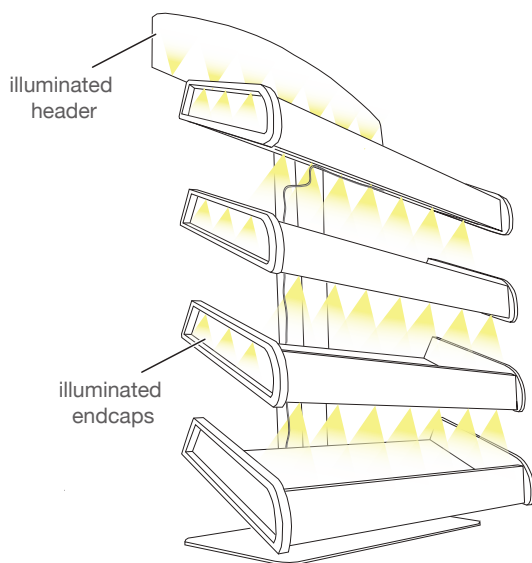

Mecano™ LED light bars

Mecano™ light bars are a specific solution for Mecano™ retail display units from Kesseböhmer for Wrigley. These POS displays are popular at the checkout area of grocery stores, petrol stations and convenience stores. They are thin, lightweight and come with 3M adhesion for easy installation. In contrast to ST and XD, Mecano™ light bars provide additional light on the sides as well as the front of the display. They receive power through the center of the light bar and are equipped with **end cap** attachments. Mecano light bars come in two sizes: 400mm and 600mm with 110mm end caps segments.

APPLICATION

MECANO™ DISPLAYS

LIGHT BAR

02/2017

DETAILS

CROSS SECTION

CABLE ENTRY - MIDDLE
MODULAR ENDCAPS - SIDE

ATTACHMENT
WITH 3M ADHESION