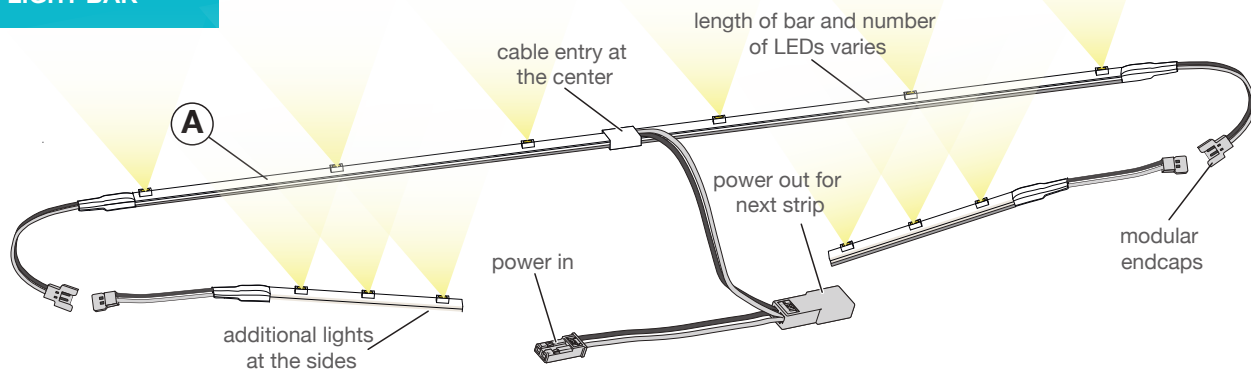

Mecano™ LED light bars

Mecano™ light bars are a specific solution for Mecano™ retail display units from Kesseböhmer for Wrigley. These POS displays are popular at the checkout area of grocery stores, petrol stations and convenience stores. They are thin, lightweight and come with 3M adhesion for easy installation. In contrast to ST and XD, Mecano™ light bars provide additional light on the sides as well as the front of the display. They receive power through the center of the light bar and are equipped with **end cap** attachments. Mecano light bars come in two sizes: 400mm and 600mm with 110mm end caps segments.

APPLICATION

MECANO™ DISPLAYS

LIGHT BAR

02/2017

DETAILS

CROSS SECTION

CABLE ENTRY - MIDDLE
MODULAR ENDCAPS - SIDE

ATTACHMENT
WITH 3M ADHESION

SELECTED ACCESSORIES

Power plugs available
for US, UK and EU
standard sockets

TABLE

TYPE		mm	V	K	W _{max.}	T _A
	500380 Y-SYSTEMMecano™:endcapM	110	13 V	4000 K	0.4 W	0 °C – 40 °C 32 °F – 109 °F
Ⓐ	500335 Y-SYSTEMMecano™:main400M	400			1.1 W	
	500370 Y-SYSTEMMecano™:header460	460			1.4 W	
	500345 Y-SYSTEMMecano™:main600M	600			1.8 W	
Ⓑ	500100 Y-SYSTEM:plug & power cable UK		13 V		12 W	
	500101 Y-SYSTEM:plug & power cable EU			12 W		
	500102 Y-SYSTEM:plug & power cable US			12 W		
Ⓒ	500741 Y-SYSTEM:cable clip with adhesive tape					
Ⓓ	500701 Y-SYSTEM:cable tie	100				