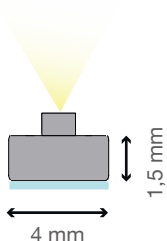

Mecano™ LED light bars

Mecano™ light bars are a specific solution for Mecano™ retail display units from Kesseböhmer for Wrigley. These POS displays are popular at the checkout area of grocery stores, petrol stations and convenience stores. They are thin, lightweight and come with 3M adhesion for easy installation. In contrast to ST and XD, Mecano™ light bars provide additional light on the sides as well as the front of the display. They receive power through the center of the light bar and are equipped with **end cap** attachments. Mecano light bars come in two sizes: 400mm and 600mm with 110mm end caps segments.

APPLICATION

MECANO™ DISPLAYS

LIGHT BAR

02/2017

DETAILS

CROSS SECTION

CABLE ENTRY - MIDDLE
MODULAR ENDCAPS - SIDE

ATTACHMENT
WITH 3M ADHESION