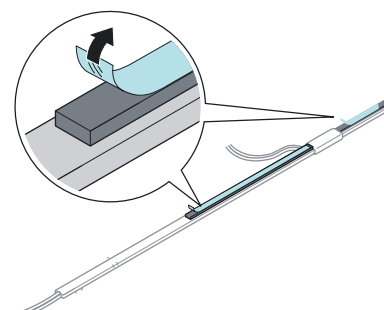

Mecano™ LED light bars

Mecano™ light bars are a specific solution for Mecano™ retail display units from Kesseböhmer for Wrigley. These POS displays are popular at the checkout area of grocery stores, petrol stations and convenience stores. They are thin, lightweight and come with 3M adhesion for easy installation. In contrast to ST and XD, Mecano™ light bars provide additional light on the sides as well as the front of the display. They receive power through the center of the light bar and are equipped with **end cap** attachments. Mecano light bars come in two sizes: 400mm and 600mm with 110mm end caps segments.

APPLICATION

MECANO™ DISPLAYS

LIGHT BAR

02/2017

DETAILS

CROSS SECTION

CABLE ENTRY - MIDDLE
MODULAR ENDCAPS - SIDE

ATTACHMENT
WITH 3M ADHESION

SELECTED ACCESSORIES

Power plugs available
for US, UK and EU
standard sockets

TABLE

TYPE		mm	V	K	W _{max.}	T _A
	500380 Y-SYSTEMMecano™:endcapM	110	13 V	4000 K	0.4 W	0 °C – 40 °C 32 °F – 109 °F
Ⓐ	500335 Y-SYSTEMMecano™:main400M	400			1.1 W	
	500370 Y-SYSTEMMecano™:header460	460			1.4 W	
	500345 Y-SYSTEMMecano™:main600M	600			1.8 W	
Ⓑ	500100 Y-SYSTEM:plug & power cable UK		13 V		12 W	
	500101 Y-SYSTEM:plug & power cable EU			12 W		
	500102 Y-SYSTEM:plug & power cable US			12 W		
Ⓒ	500741 Y-SYSTEM:cable clip with adhesive tape					
Ⓓ	500701 Y-SYSTEM:cable tie	100				