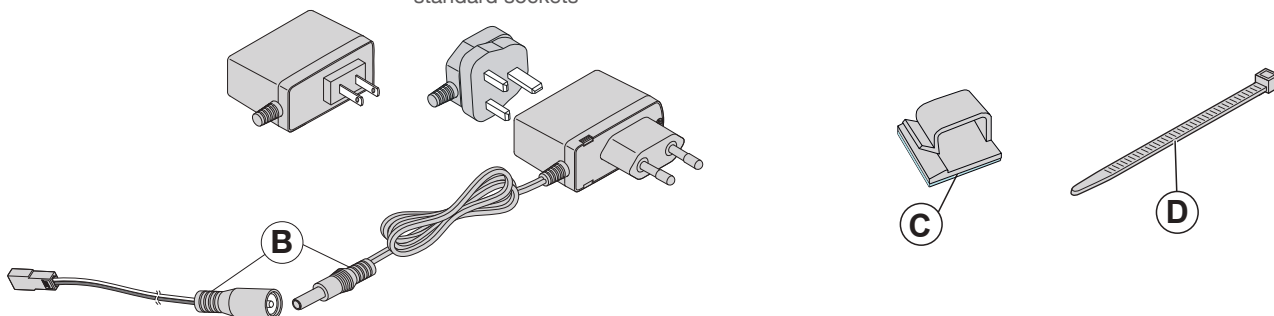

Mecano™ LED light bars

Mecano™ light bars are a specific solution for Mecano™ retail display units from Kesseböhmer for Wrigley. These POS displays are popular at the checkout area of grocery stores, petrol stations and convenience stores. They are thin, lightweight and come with 3M adhesion for easy installation. In contrast to ST and XD, Mecano™ light bars provide additional light on the sides as well as the front of the display. They receive power through the center of the light bar and are equipped with **end cap** attachments. Mecano light bars come in two sizes: 400mm and 600mm with 110mm end caps segments.

APPLICATION

MECANO™ DISPLAYS

LIGHT BAR

02/2017

DETAILS

CROSS SECTION

CABLE ENTRY - MIDDLE
MODULAR ENDCAPS - SIDE

ATTACHMENT
WITH 3M ADHESION

SELECTED ACCESSORIES

Power plugs available
for US, UK and EU
standard sockets

TABLE

TYPE		mm	V	K	W _{max.}	T _A
	500380 Y-SYSTEMMecano™:endcapM	110	13 V	4000 K	0.4 W	0 °C – 40 °C 32 °F – 109 °F
Ⓐ	500335 Y-SYSTEMMecano™:main400M	400			1.1 W	
	500370 Y-SYSTEMMecano™:header460	460			1.4 W	
	500345 Y-SYSTEMMecano™:main600M	600			1.8 W	
Ⓑ	500100 Y-SYSTEM:plug & power cable UK		13 V		12 W	
	500101 Y-SYSTEM:plug & power cable EU			12 W		
	500102 Y-SYSTEM:plug & power cable US			12 W		
Ⓒ	500741 Y-SYSTEM:cable clip with adhesive tape					
Ⓓ	500701 Y-SYSTEM:cable tie	100				